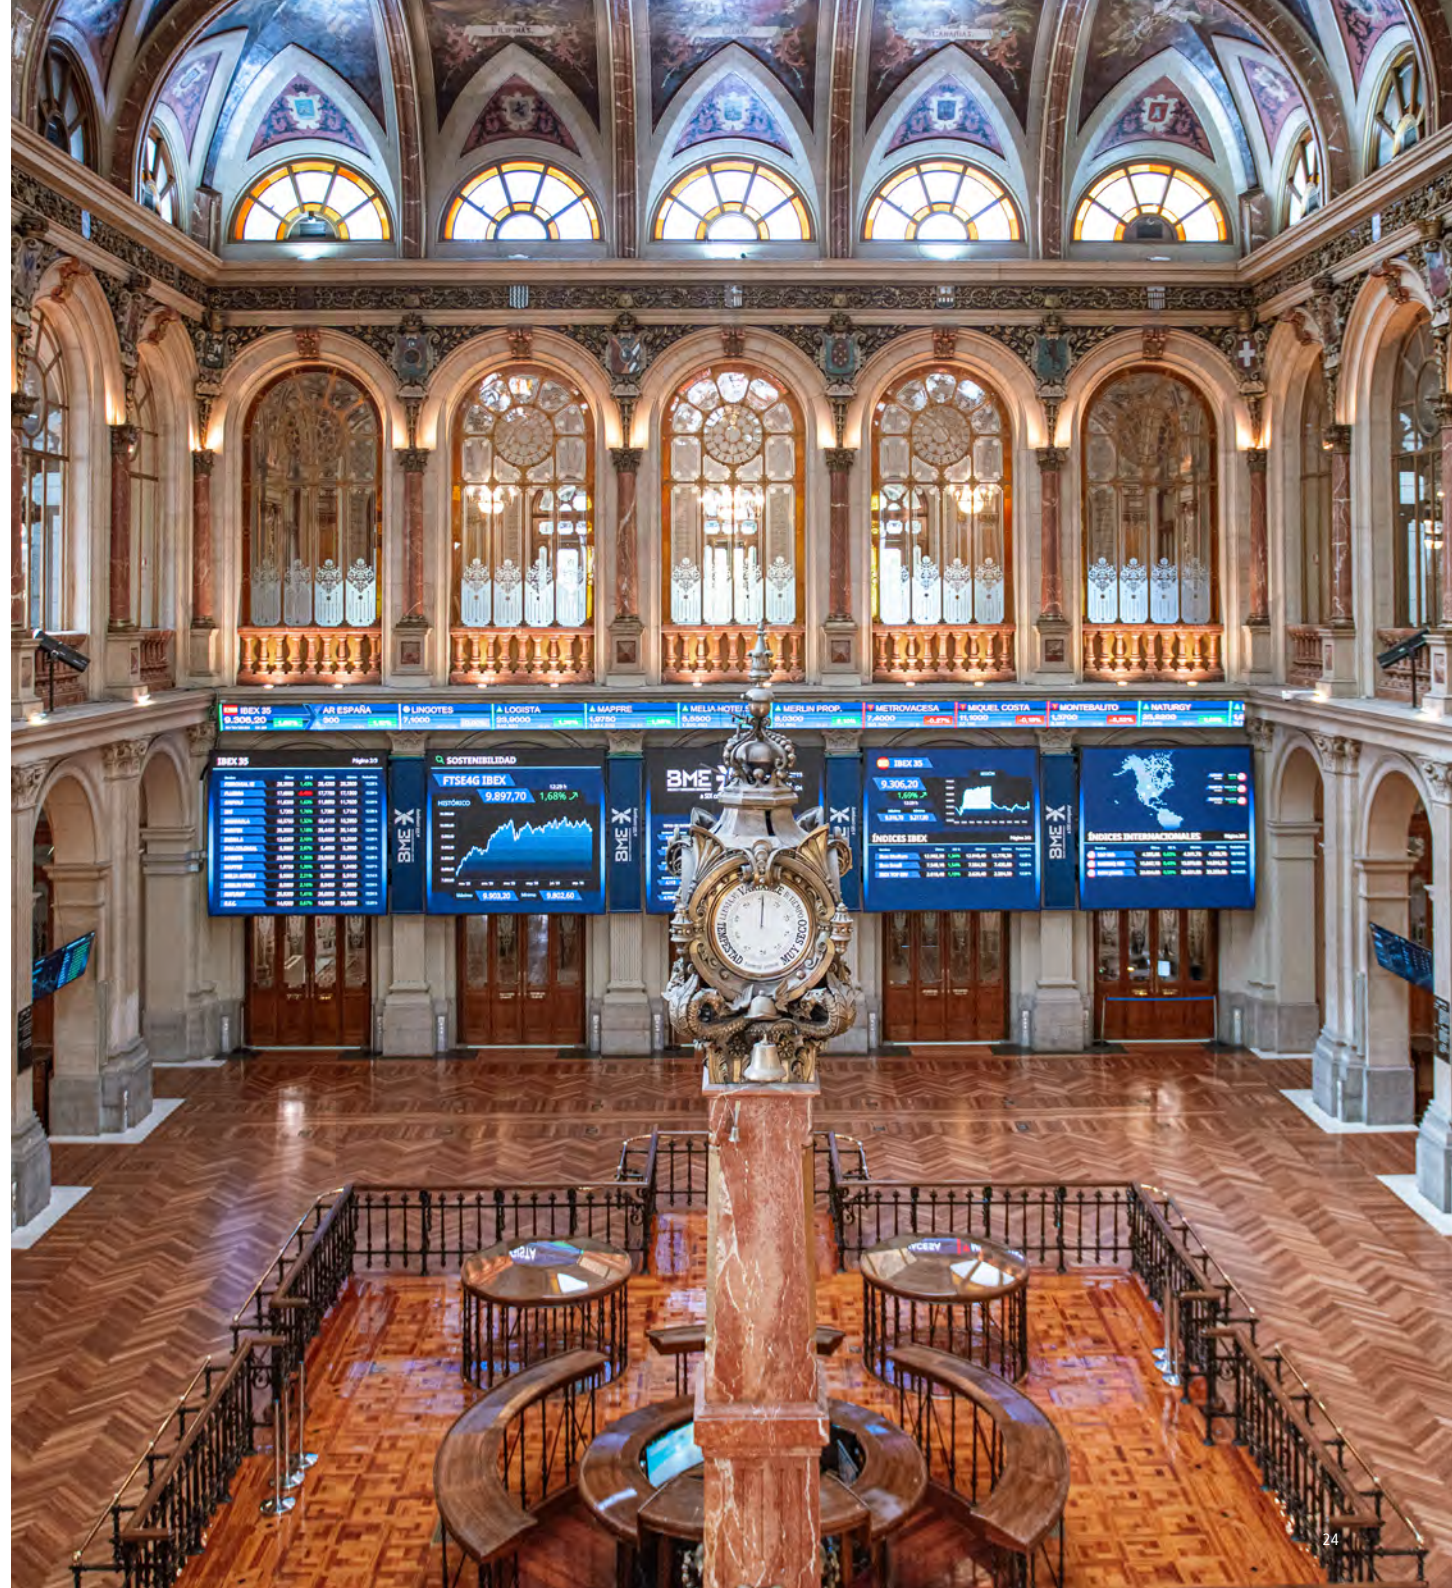

Height: 19.22 m

Technical resources

Corporate identification on center screens and side plasmas

Trading Floor

MADRID STOCK EXCHANGE